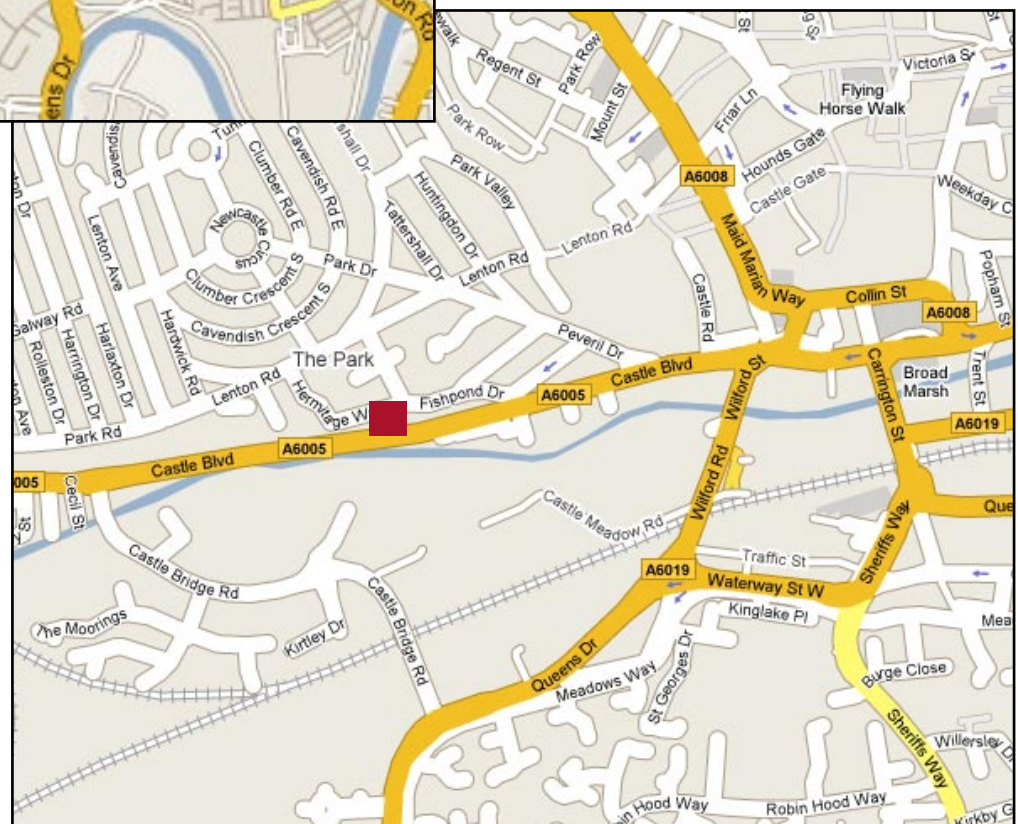

Directions Car Electronics Ltd Nottingham

Dominion House
Castle Boulevard
Nottingham
NG7 1FN

Tel: 0115 924 0666
Workshop: 0115 924 0888
Fax: 0115 941 0559
E-mail: nottingham@carelectronicsltd.co.uk