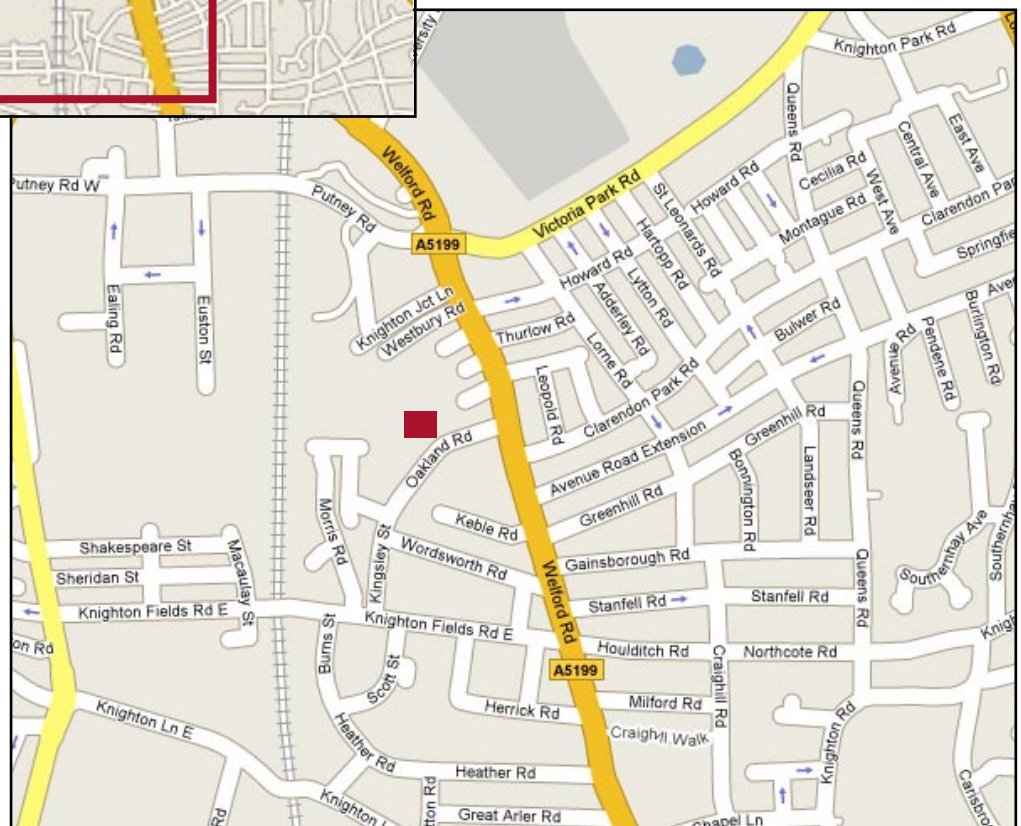

Directions Car Electronics Ltd Leicester

9 Oakland Road
Leicester
LE2 6AN

Tel: 0116 244 9844
Workshop: 0116 244 9866
Fax: 0116 244 9855
E-mail: sales@carelectronicsltd.co.uk